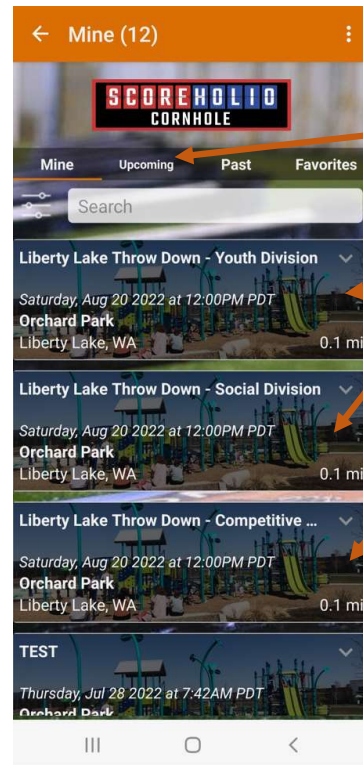

HOW TO FOLLOW YOUR TEAM IN SCOREHOLIO

CLICK ON THE FIND A TOURNAMENT BUTTON

CLICK ON THE UPCOMING TAB

NEXT CLICK ON THE TOURNAMENT YOUR TEAM SIGNED UP FOR

CLICK ON THE FOLLOW BUTTON

CLICK ON THE TAP TO SELECT DROP DOWN BOX