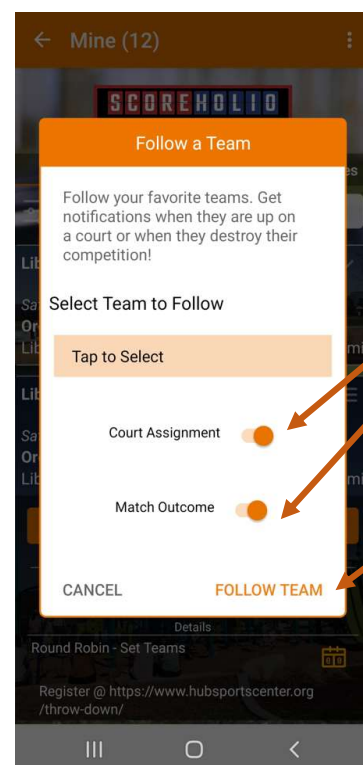

HOW TO FOLLOW YOUR TEAM IN SCOREHOLIO

CLICK ON THE FIND A TOURNAMENT BUTTON

CLICK ON THE UPCOMING TAB

NEXT CLICK ON THE TOURNAMENT YOUR TEAM SIGNED UP FOR

CLICK ON THE FOLLOW BUTTON

CLICK ON THE TAP TO SELECT DROP DOWN BOX

IN THE DROP DOWN SELECT THE TEAM YOU WOULD LIKE TO FOLLOW

MAKE SURE YOU SELECT COURT ASSIGNMENT AND MATCH OUTCOME TO STAY UP TO DATE WITH YOUR TEAM

NOW CLICK FOLLOW TEAM