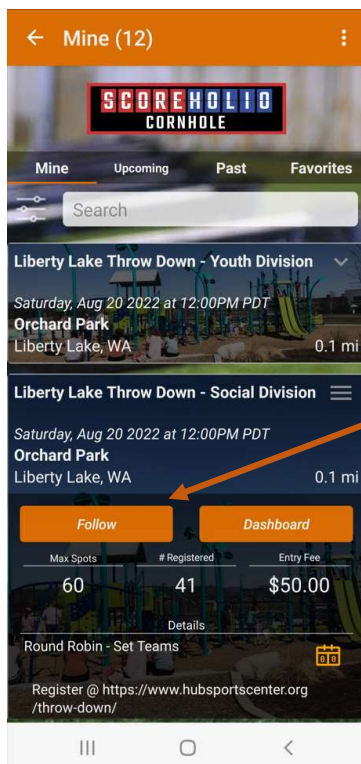

HOW TO FOLLOW YOUR TEAM IN SCOREHOLIO

CLICK ON THE FIND A TOURNAMENT BUTTON

CLICK ON THE UPCOMING TAB

NEXT CLICK ON THE TOURNAMENT YOUR TEAM SIGNED UP FOR

CLICK ON THE FOLLOW BUTTON

CLICK ON THE TAP TO SELECT DROP DOWN BOX