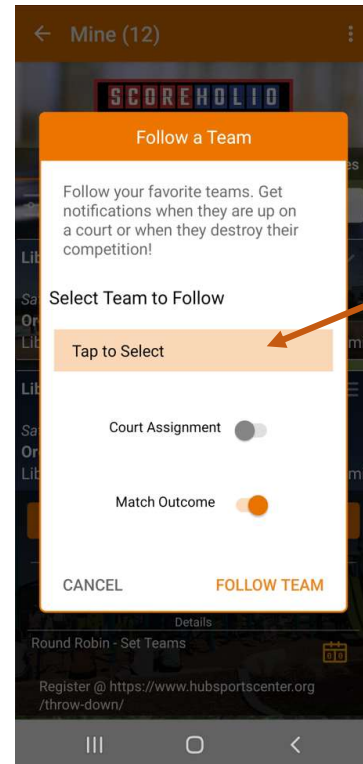

HOW TO FOLLOW YOUR TEAM IN SCOREHOLIO

CLICK ON THE FIND A TOURNAMENT BUTTON

CLICK ON THE UPCOMING TAB

NEXT CLICK ON THE TOURNAMENT YOUR TEAM SIGNED UP FOR

CLICK ON THE FOLLOW BUTTON

CLICK ON THE TAP TO SELECT DROP DOWN BOX

IN THE DROP DOWN SELECT THE TEAM YOU WOULD LIKE TO FOLLOW

MAKE SURE YOU SELECT COURT ASSIGNMENT AND MATCH OUTCOME TO STAY UP TO DATE WITH YOUR TEAM

NOW CLICK FOLLOW TEAM