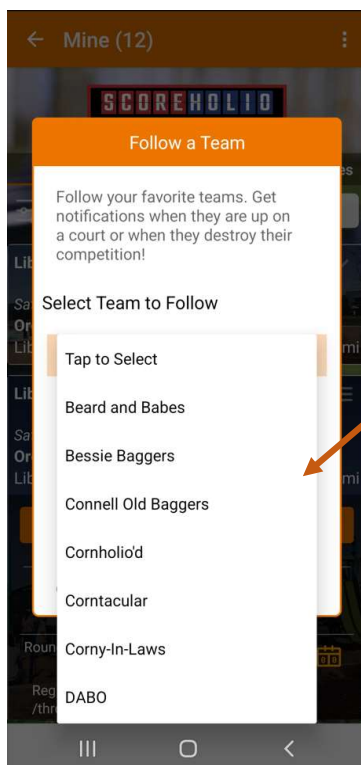

HOW TO FOLLOW YOUR TEAM IN SCOREHOLIO

CLICK ON THE FIND A TOURNAMENT BUTTON

CLICK ON THE UPCOMING TAB

NEXT CLICK ON THE TOURNAMENT YOUR TEAM SIGNED UP FOR

CLICK ON THE FOLLOW BUTTON

CLICK ON THE TAP TO SELECT DROP DOWN BOX